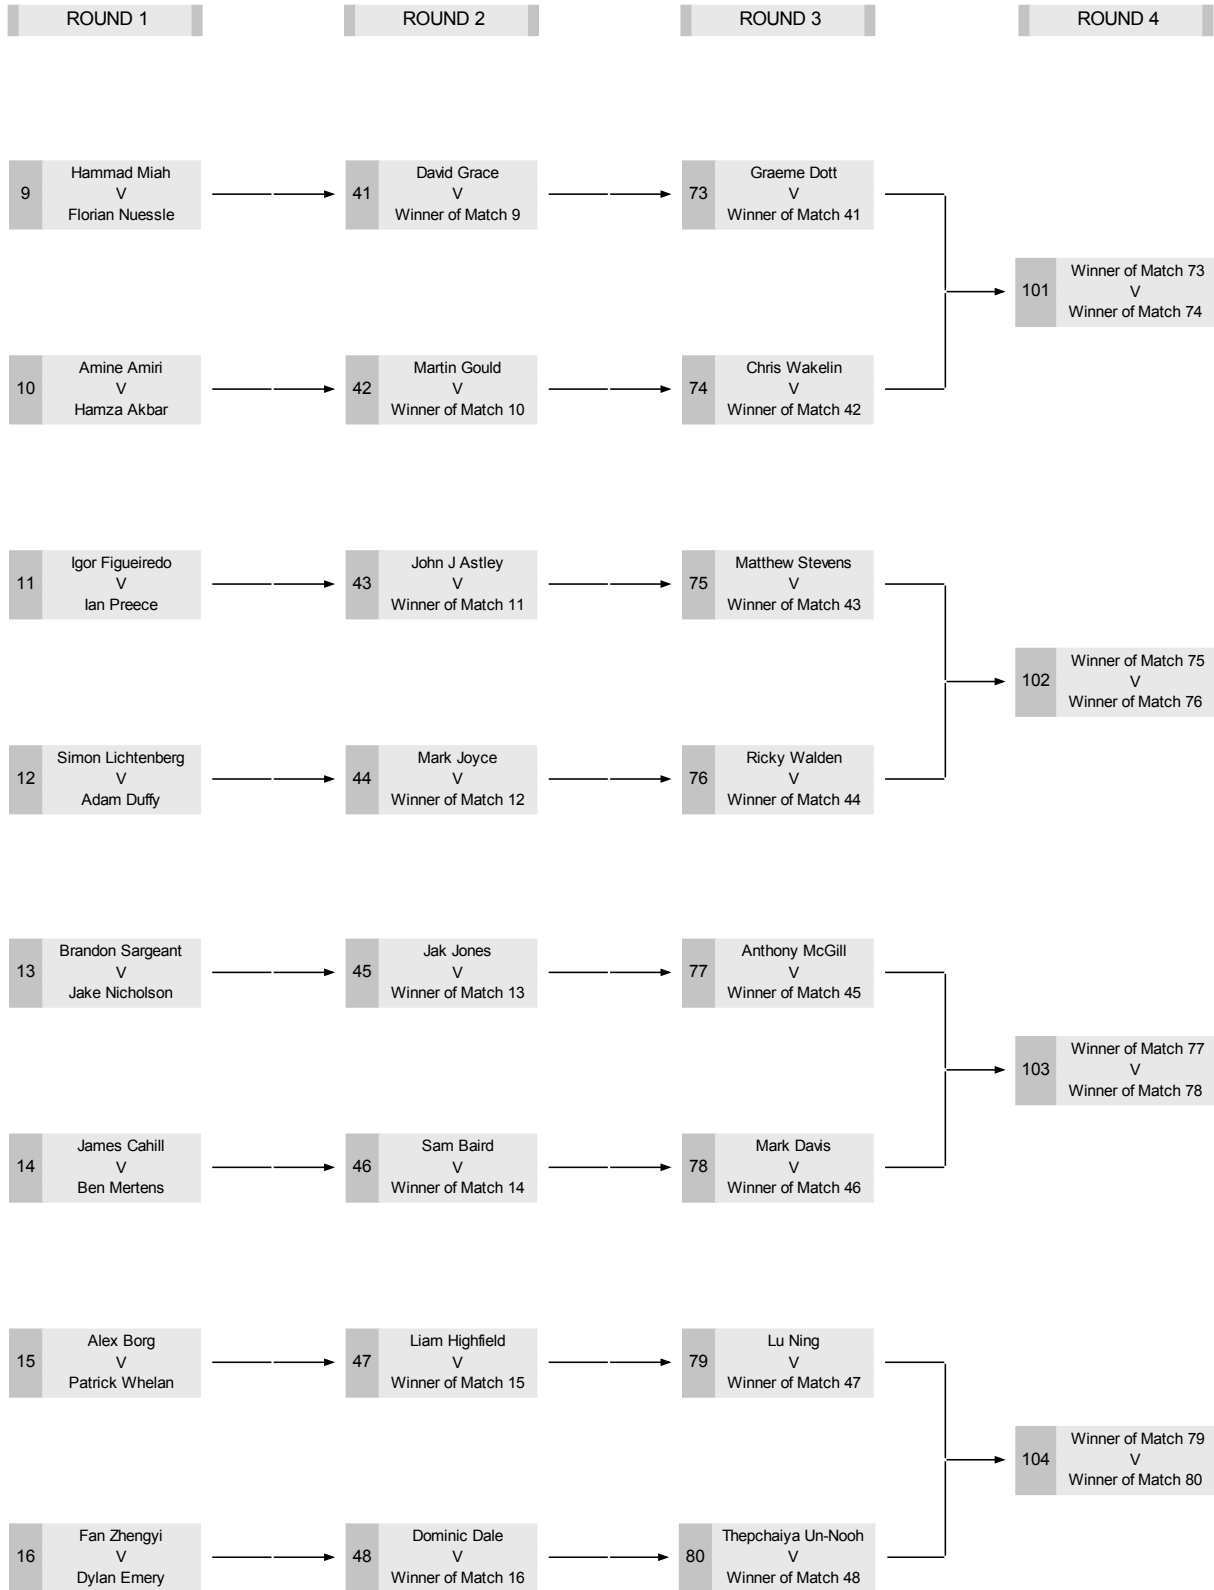

BETFRED WORLD CHAMPIONSHIP 2020 QUALIFIERS DRAW

BETFRED WORLD CHAMPIONSHIP 2020 QUALIFIERS DRAW

BETFRED WORLD CHAMPIONSHIP 2020 QUALIFIERS DRAW