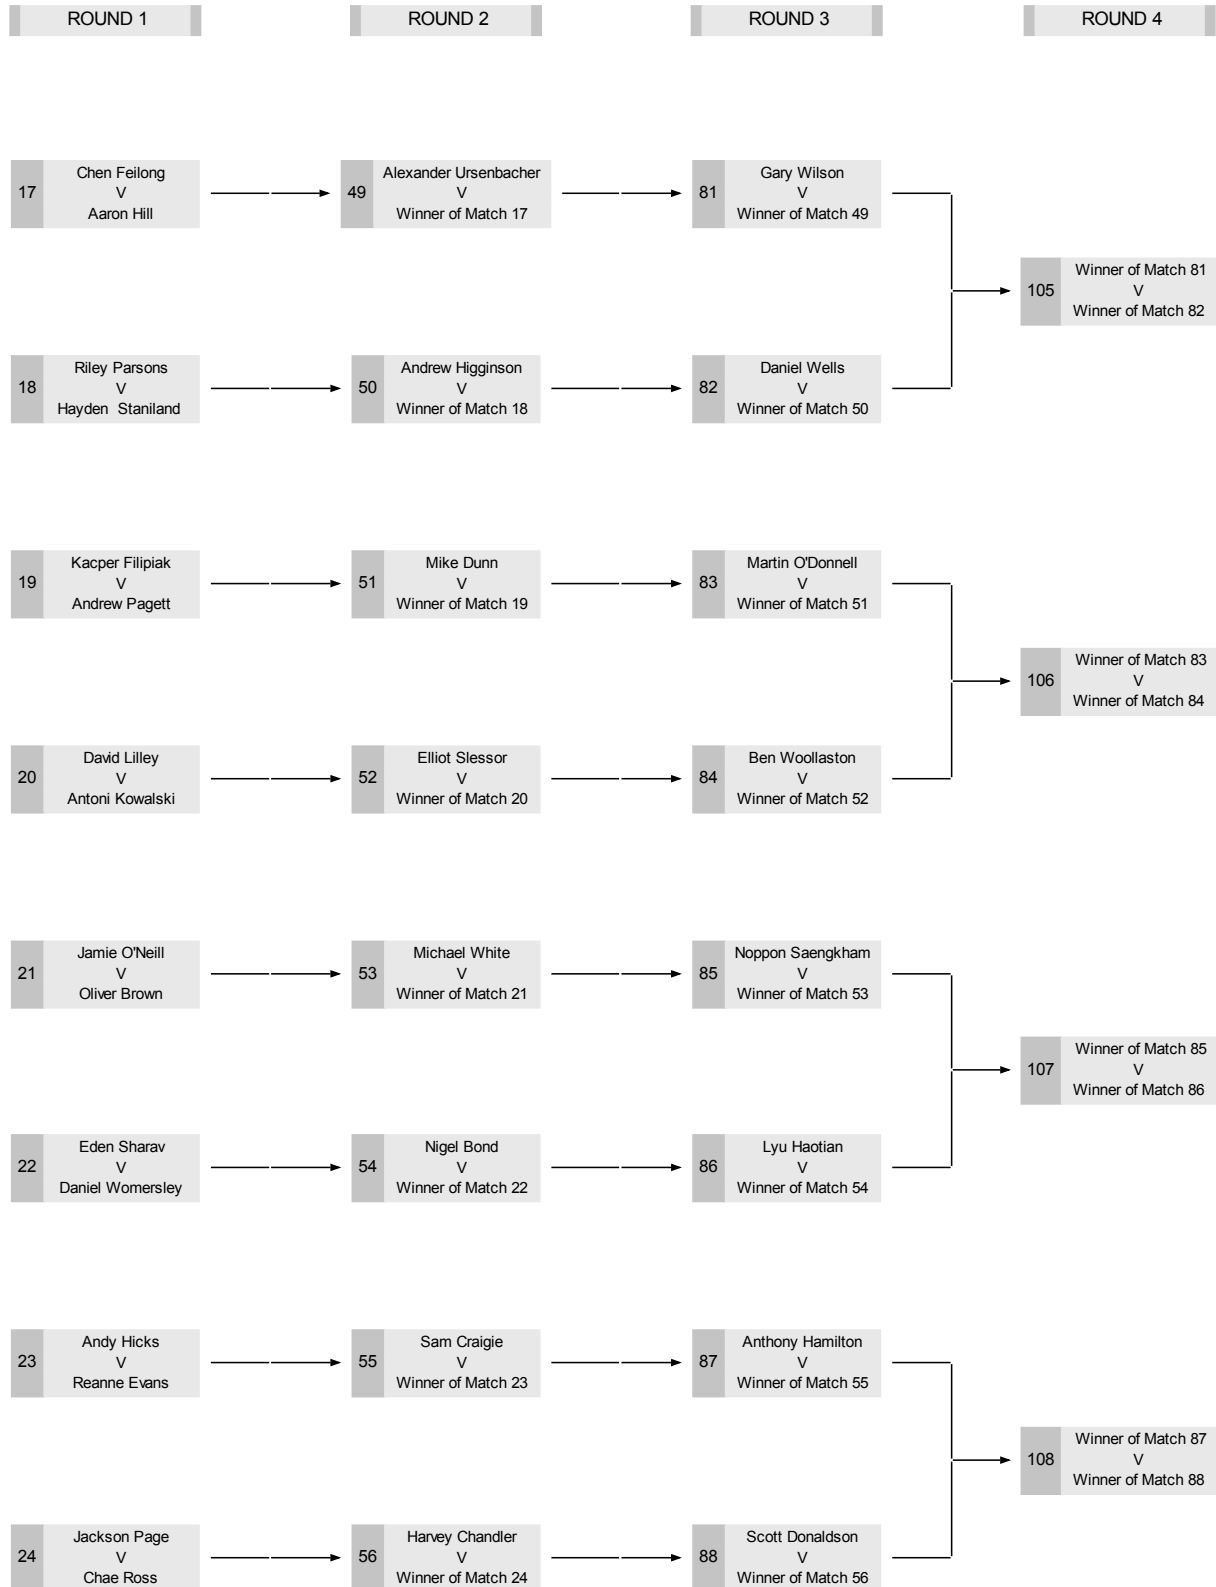

BETFRED WORLD CHAMPIONSHIP 2020 QUALIFIERS DRAW

BETFRED WORLD CHAMPIONSHIP 2020 QUALIFIERS DRAW

BETFRED WORLD CHAMPIONSHIP 2020 QUALIFIERS DRAW