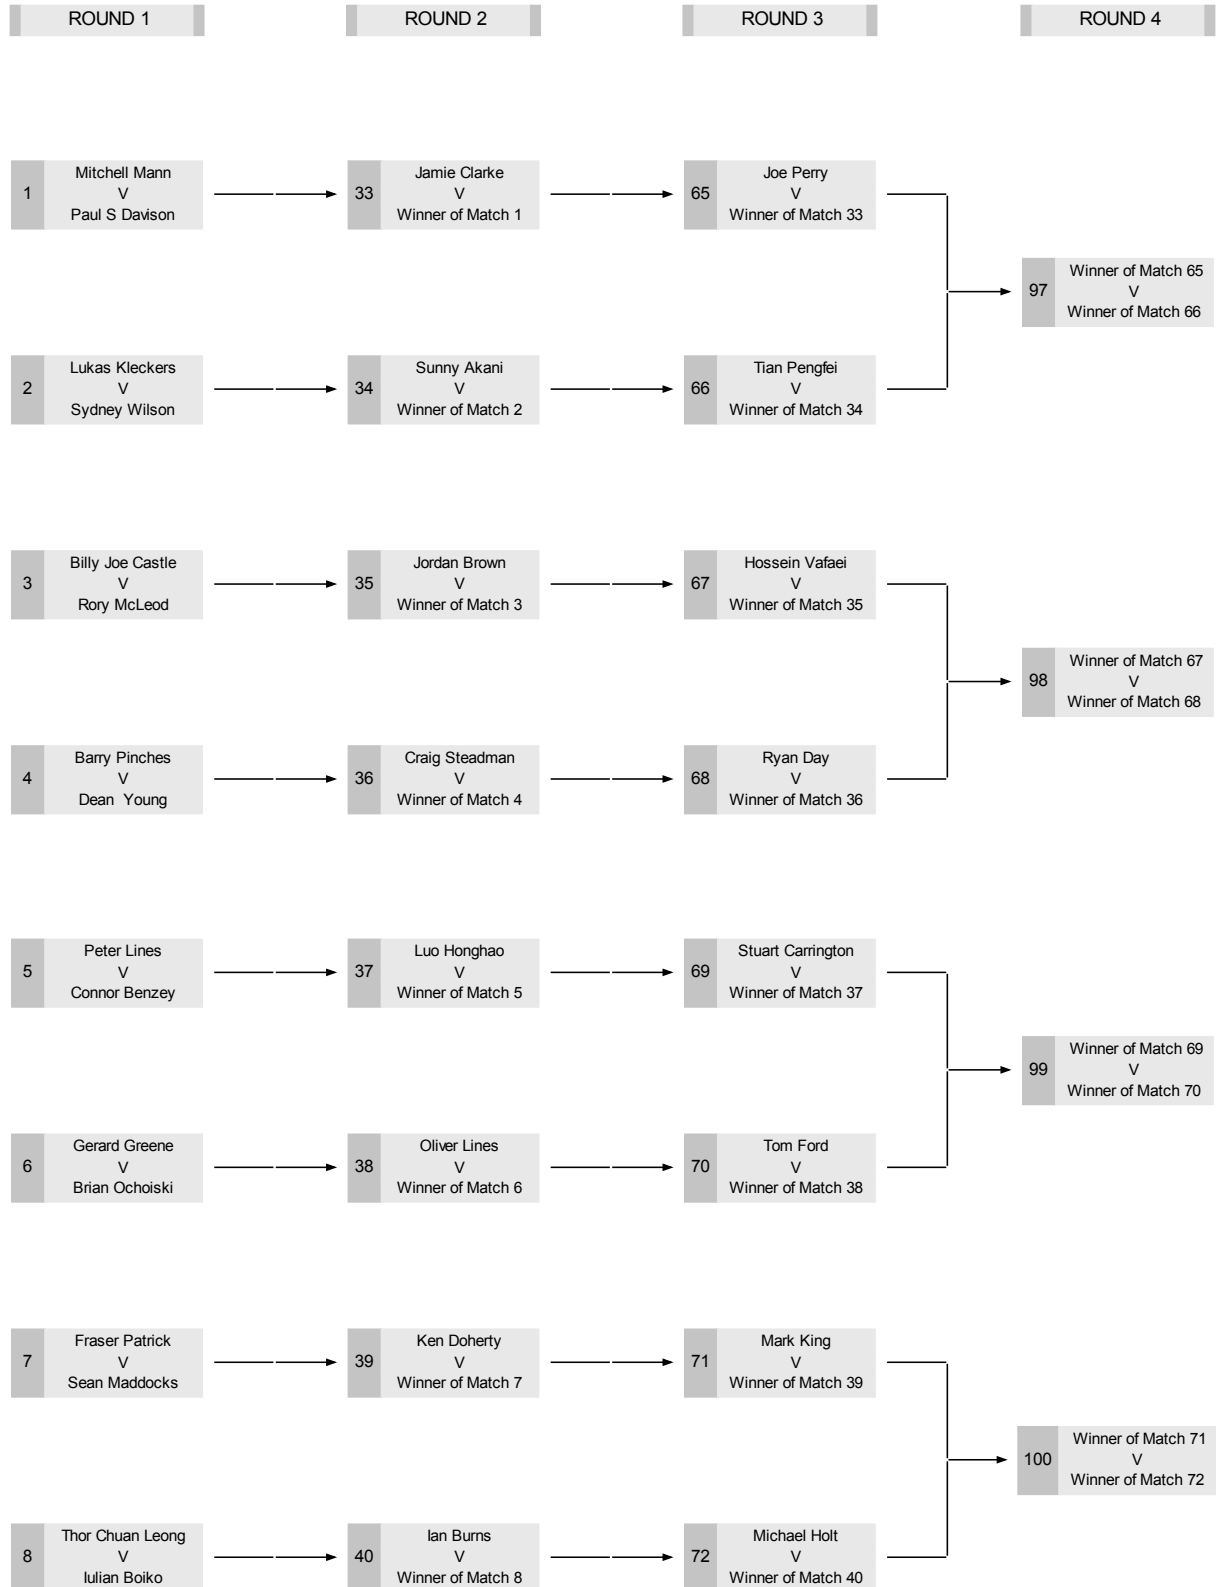

BETFRED WORLD CHAMPIONSHIP 2020 QUALIFIERS DRAW

BETFRED WORLD CHAMPIONSHIP 2020 QUALIFIERS DRAW

BETFRED WORLD CHAMPIONSHIP 2020 QUALIFIERS DRAW