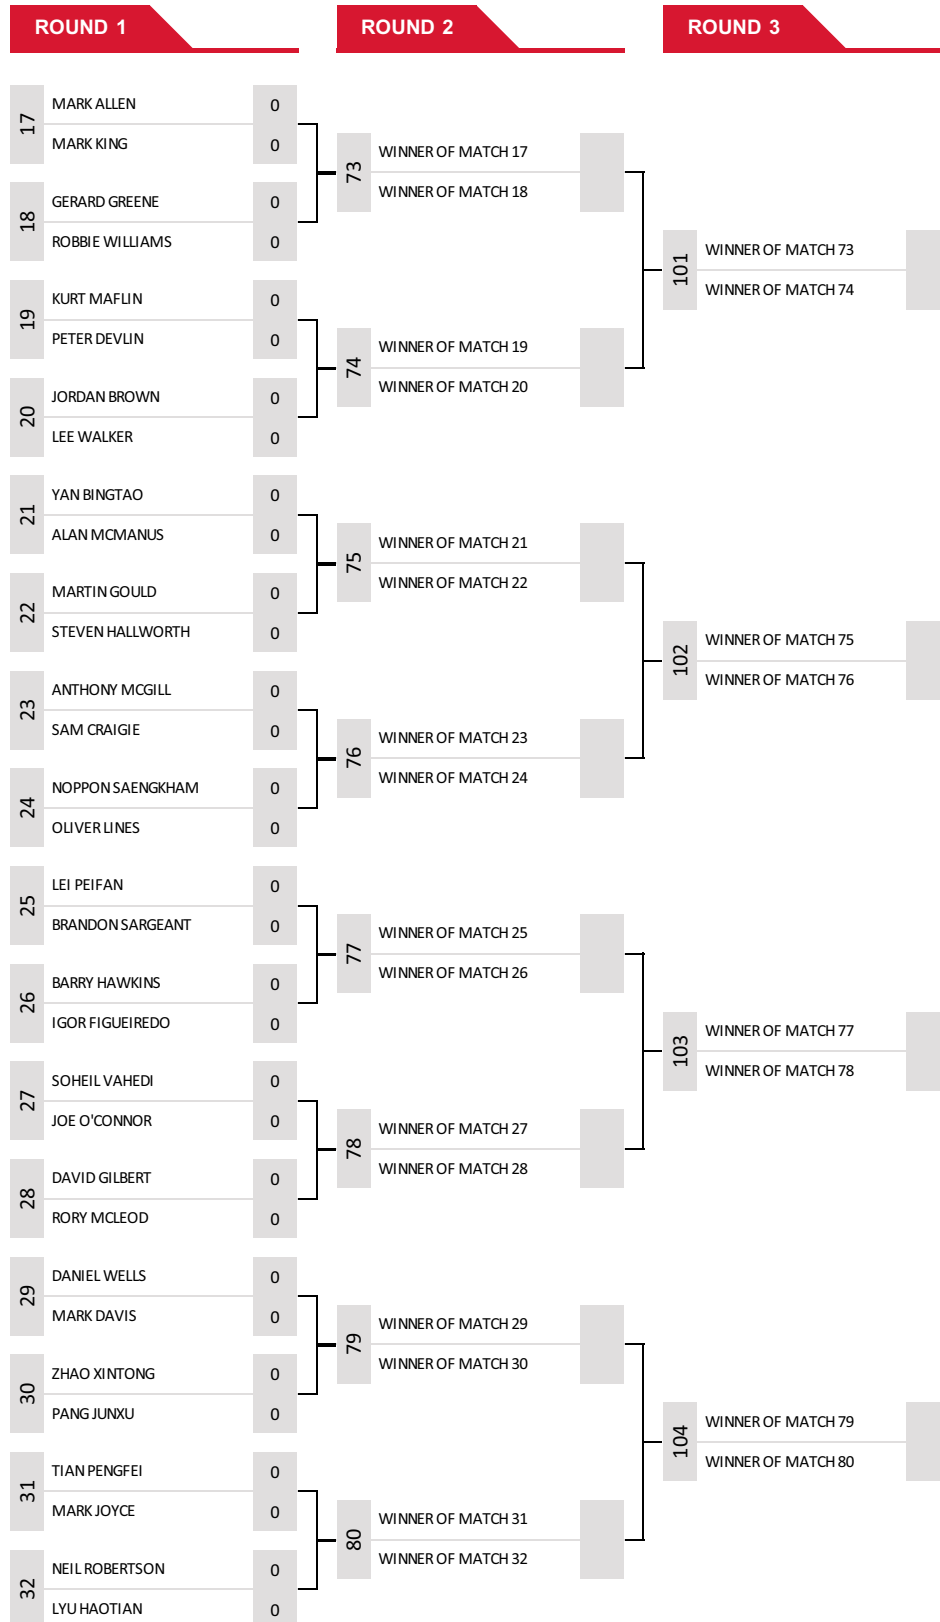

English Open 2020

12/10/2020 - 18/10/2020, Marshall Arena

English Open 2020

12/10/2020 - 18/10/2020, Marshall Arena

English Open 2020

12/10/2020 - 18/10/2020, Marshall Arena

English Open 2020

12/10/2020 - 18/10/2020, Marshall Arena

English Open 2020

12/10/2020 - 18/10/2020, Marshall Arena