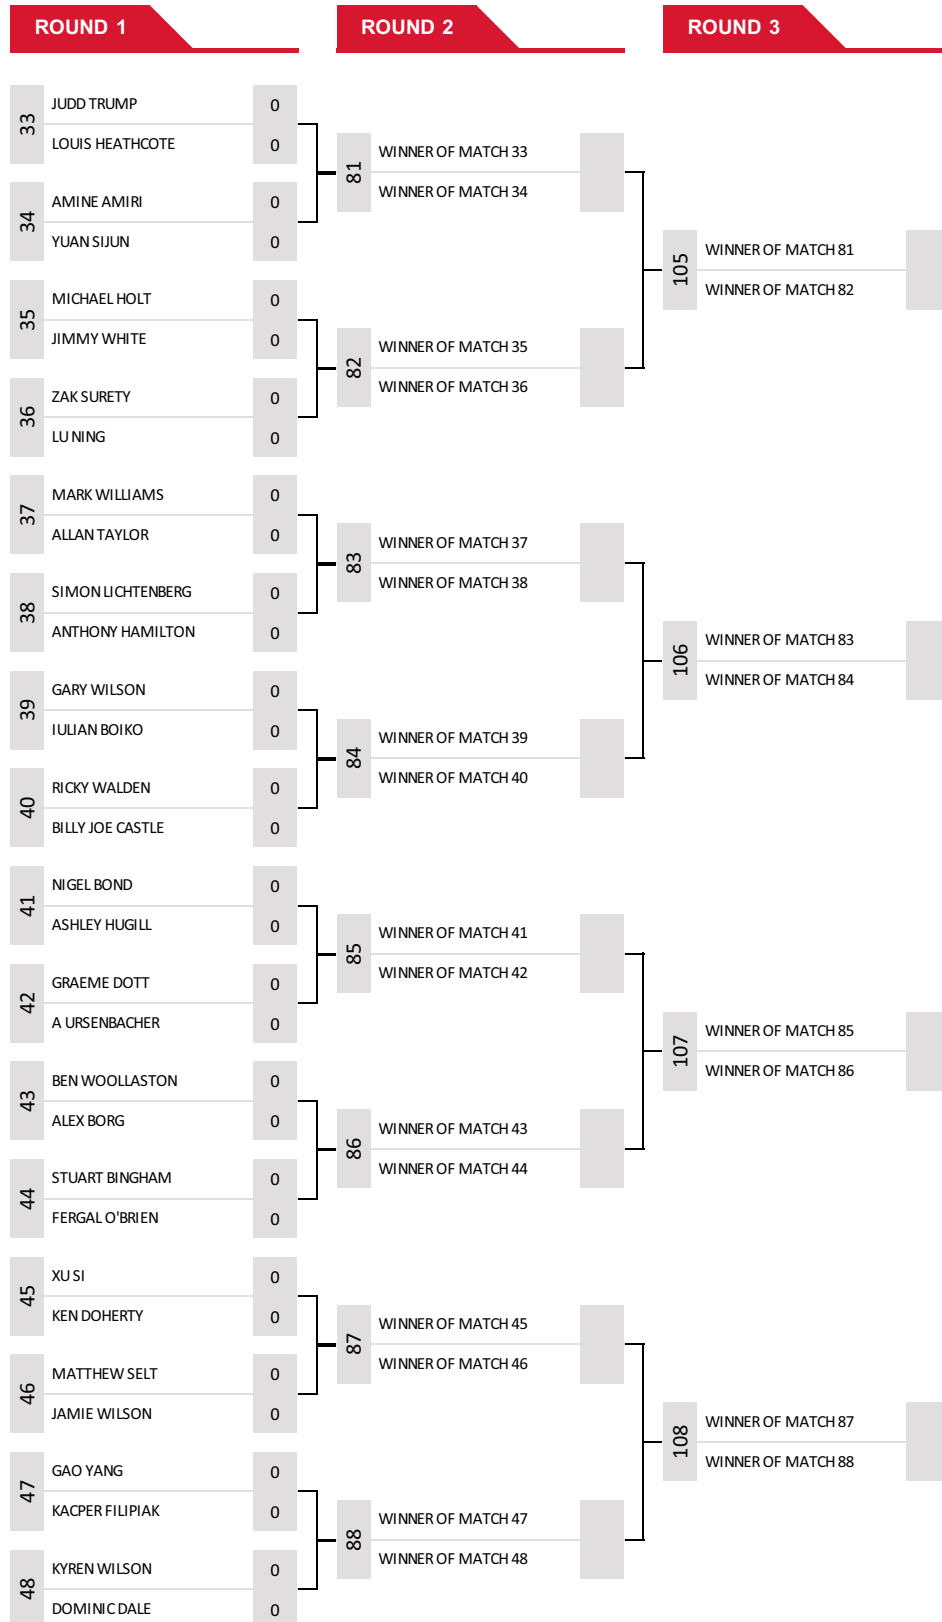

English Open 2020

12/10/2020 - 18/10/2020, Marshall Arena

English Open 2020

12/10/2020 - 18/10/2020, Marshall Arena

English Open 2020

12/10/2020 - 18/10/2020, Marshall Arena

English Open 2020

12/10/2020 - 18/10/2020, Marshall Arena

English Open 2020

12/10/2020 - 18/10/2020, Marshall Arena