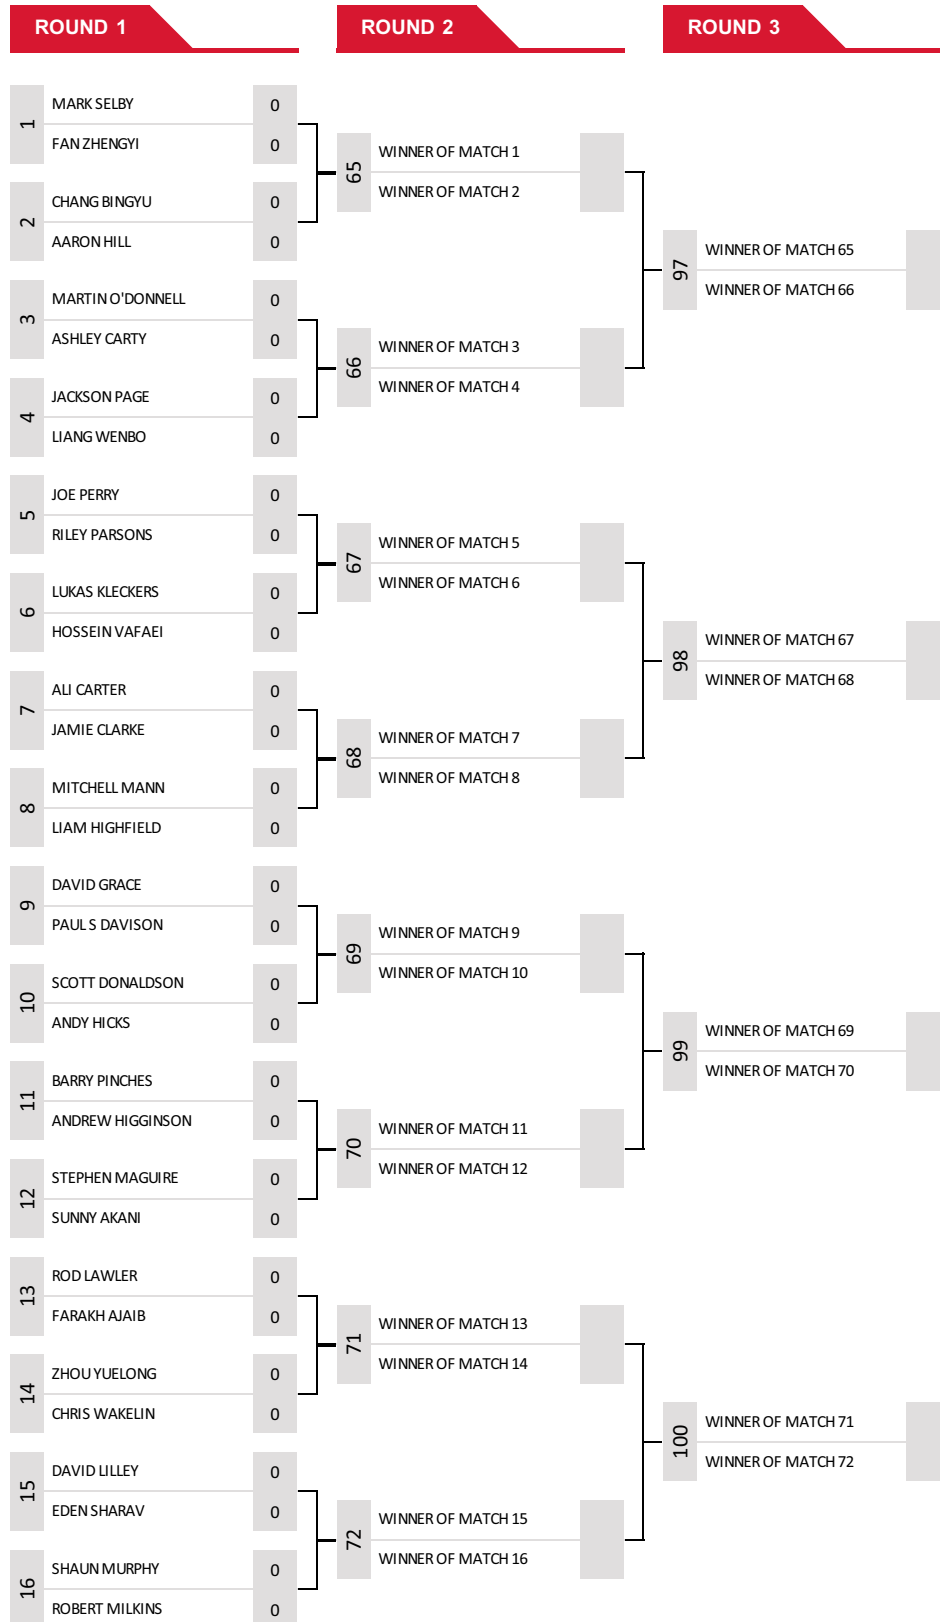

English Open 2020

12/10/2020 - 18/10/2020, Marshall Arena

English Open 2020

12/10/2020 - 18/10/2020, Marshall Arena

English Open 2020

12/10/2020 - 18/10/2020, Marshall Arena

English Open 2020

12/10/2020 - 18/10/2020, Marshall Arena

English Open 2020

12/10/2020 - 18/10/2020, Marshall Arena