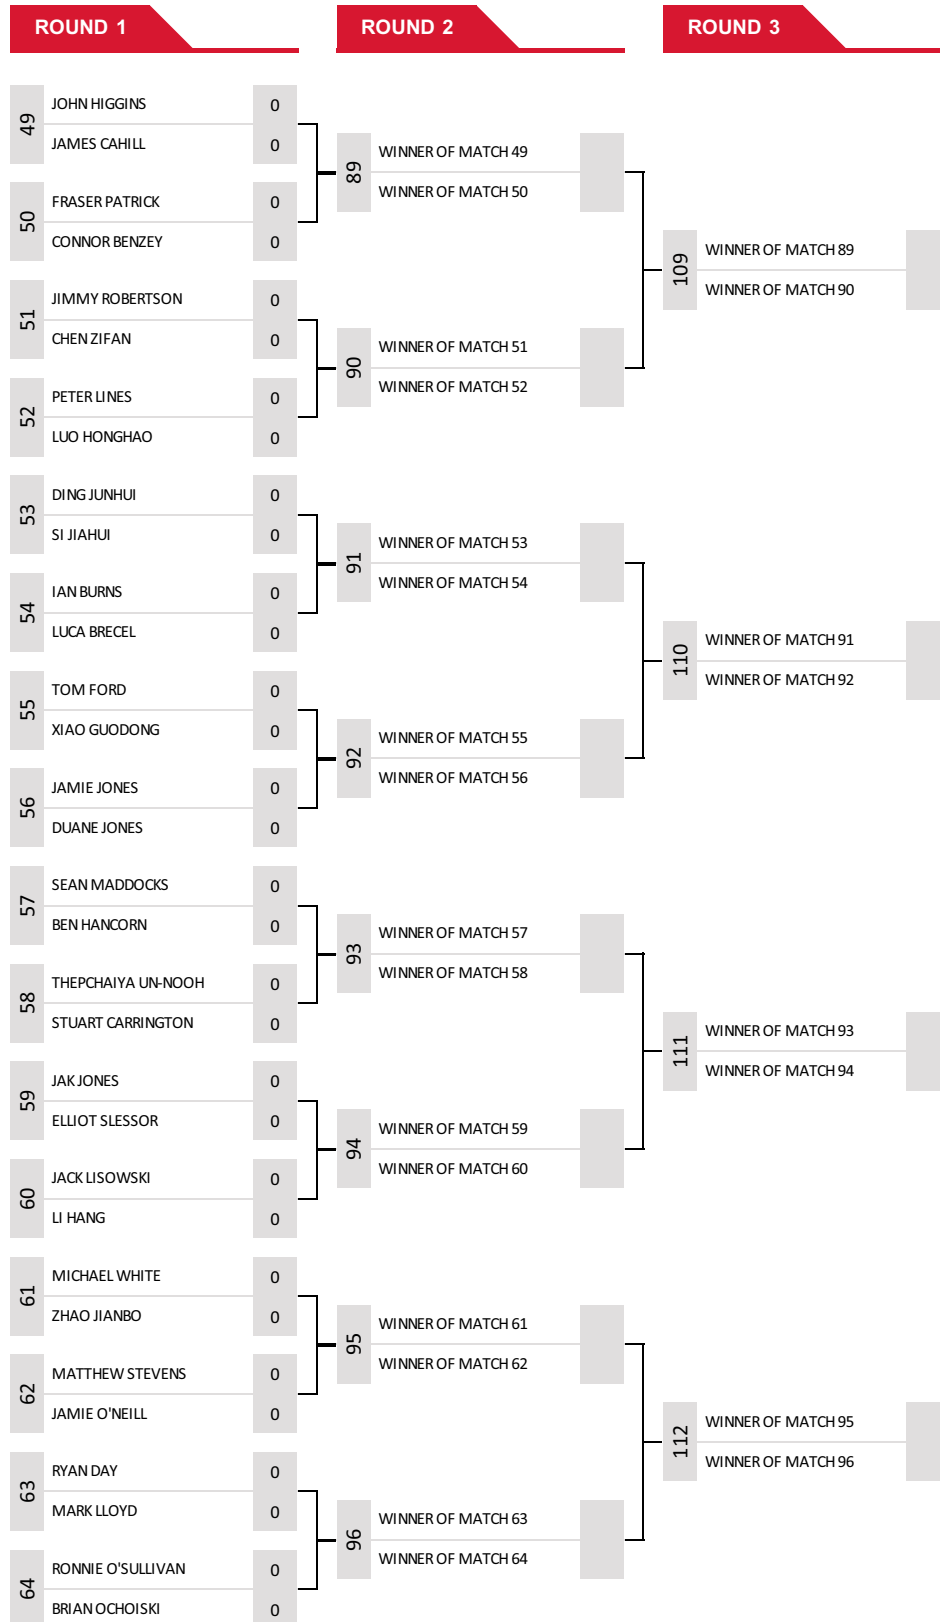

English Open 2020

12/10/2020 - 18/10/2020, Marshall Arena

English Open 2020

12/10/2020 - 18/10/2020, Marshall Arena

English Open 2020

12/10/2020 - 18/10/2020, Marshall Arena

English Open 2020

12/10/2020 - 18/10/2020, Marshall Arena

English Open 2020

12/10/2020 - 18/10/2020, Marshall Arena