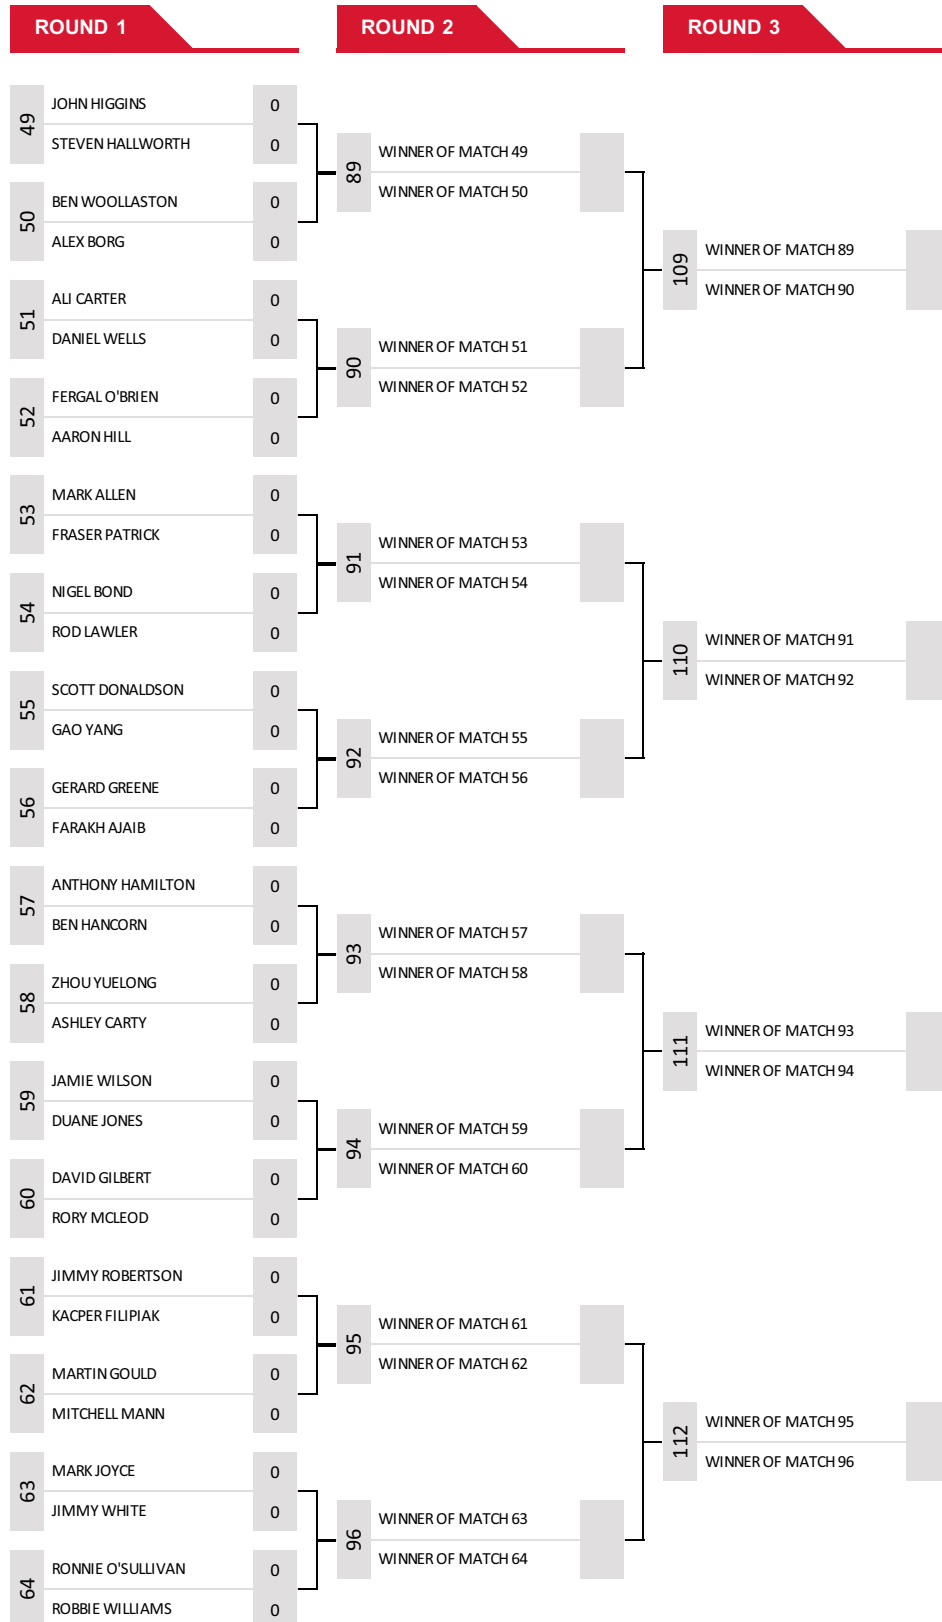

BetVictor Welsh Open 2021

15/02/2021 - 21/02/2021, Celtic Manor Resort

BetVictor Welsh Open 2021

15/02/2021 - 21/02/2021, Celtic Manor Resort

BetVictor Welsh Open 2021

15/02/2021 - 21/02/2021, Celtic Manor Resort

BetVictor Welsh Open 2021

15/02/2021 - 21/02/2021, Celtic Manor Resort

BetVictor Welsh Open 2021

15/02/2021 - 21/02/2021, Celtic Manor Resort