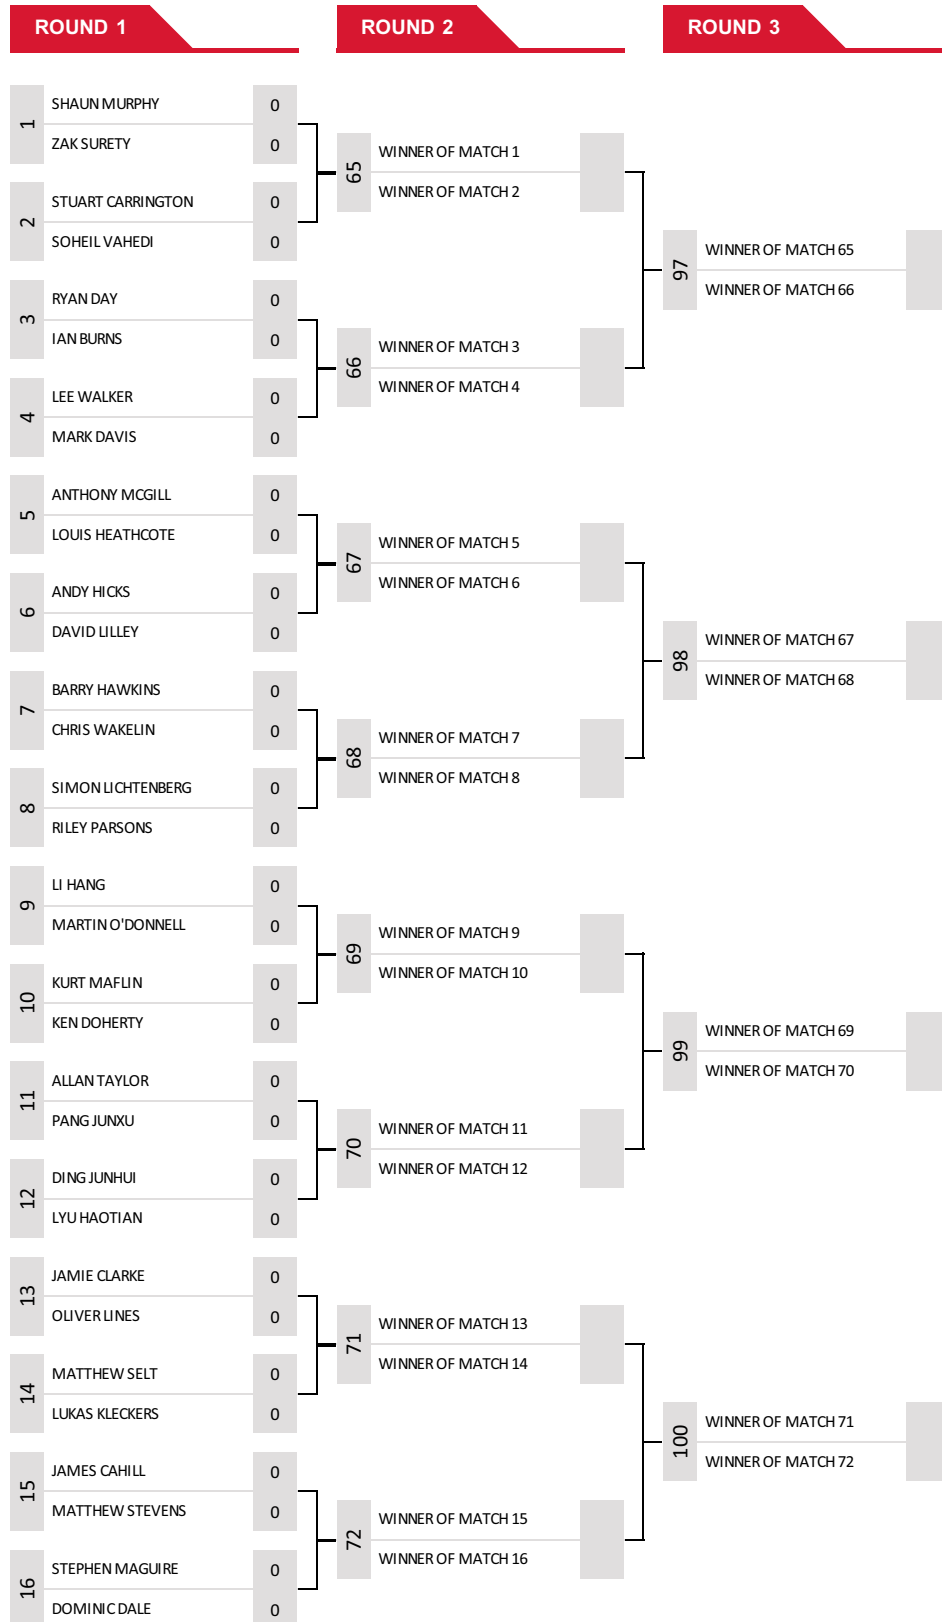

BetVictor Welsh Open 2021

15/02/2021 - 21/02/2021, Celtic Manor Resort

BetVictor Welsh Open 2021

15/02/2021 - 21/02/2021, Celtic Manor Resort

BetVictor Welsh Open 2021

15/02/2021 - 21/02/2021, Celtic Manor Resort

BetVictor Welsh Open 2021

15/02/2021 - 21/02/2021, Celtic Manor Resort

BetVictor Welsh Open 2021

15/02/2021 - 21/02/2021, Celtic Manor Resort