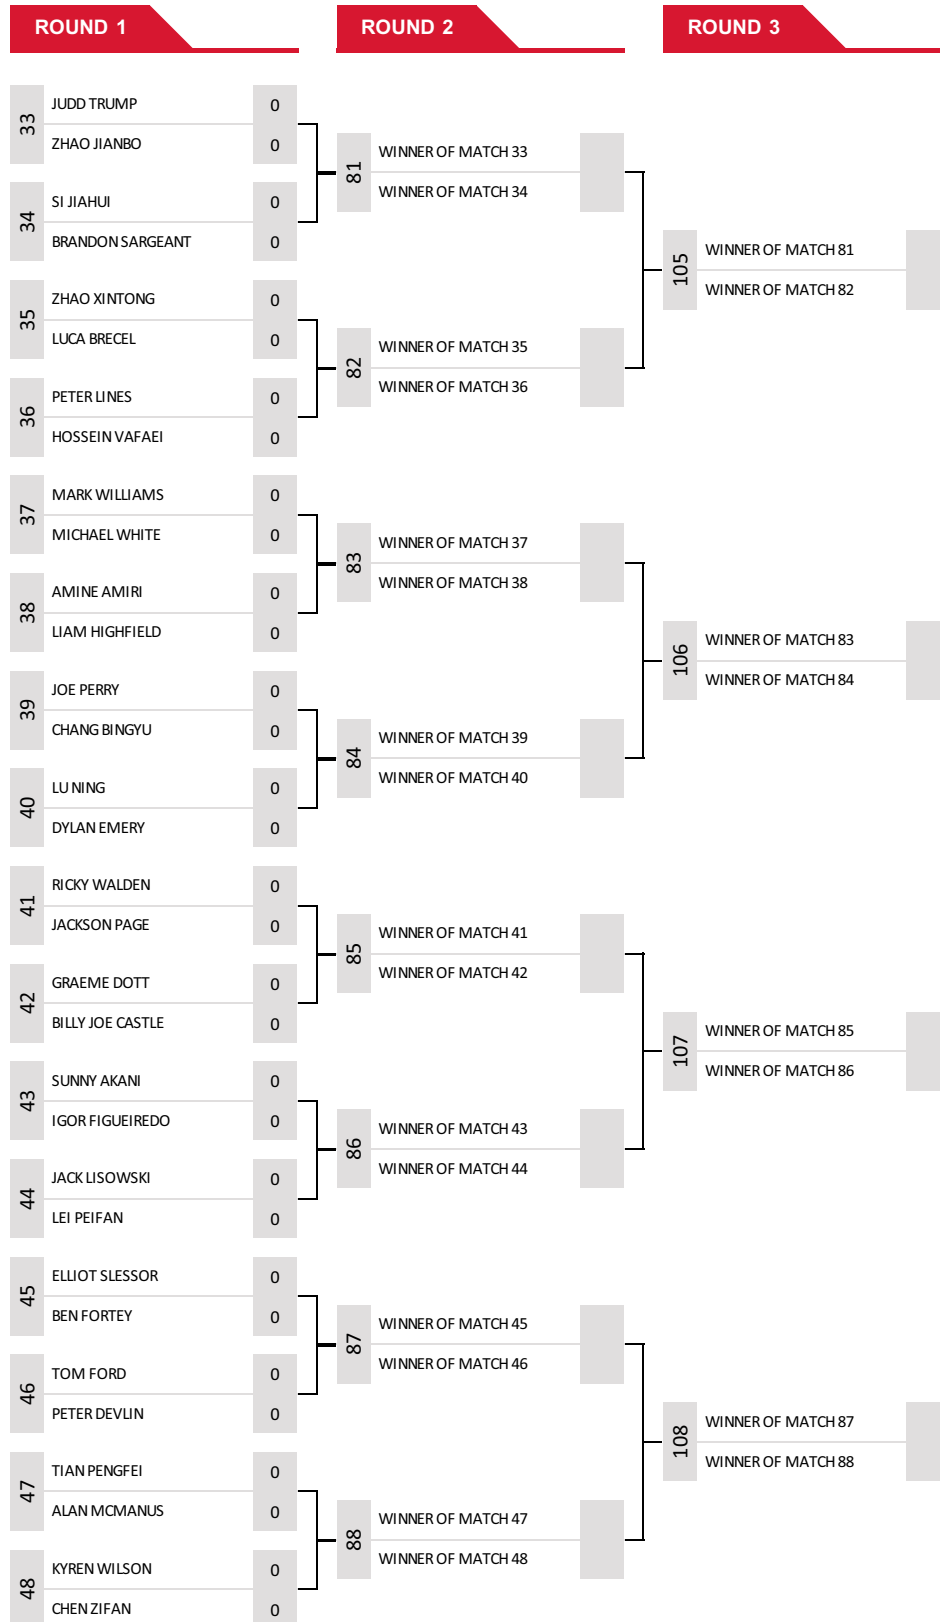

BetVictor Welsh Open 2021

15/02/2021 - 21/02/2021, Celtic Manor Resort

BetVictor Welsh Open 2021

15/02/2021 - 21/02/2021, Celtic Manor Resort

BetVictor Welsh Open 2021

15/02/2021 - 21/02/2021, Celtic Manor Resort

BetVictor Welsh Open 2021

15/02/2021 - 21/02/2021, Celtic Manor Resort

BetVictor Welsh Open 2021

15/02/2021 - 21/02/2021, Celtic Manor Resort