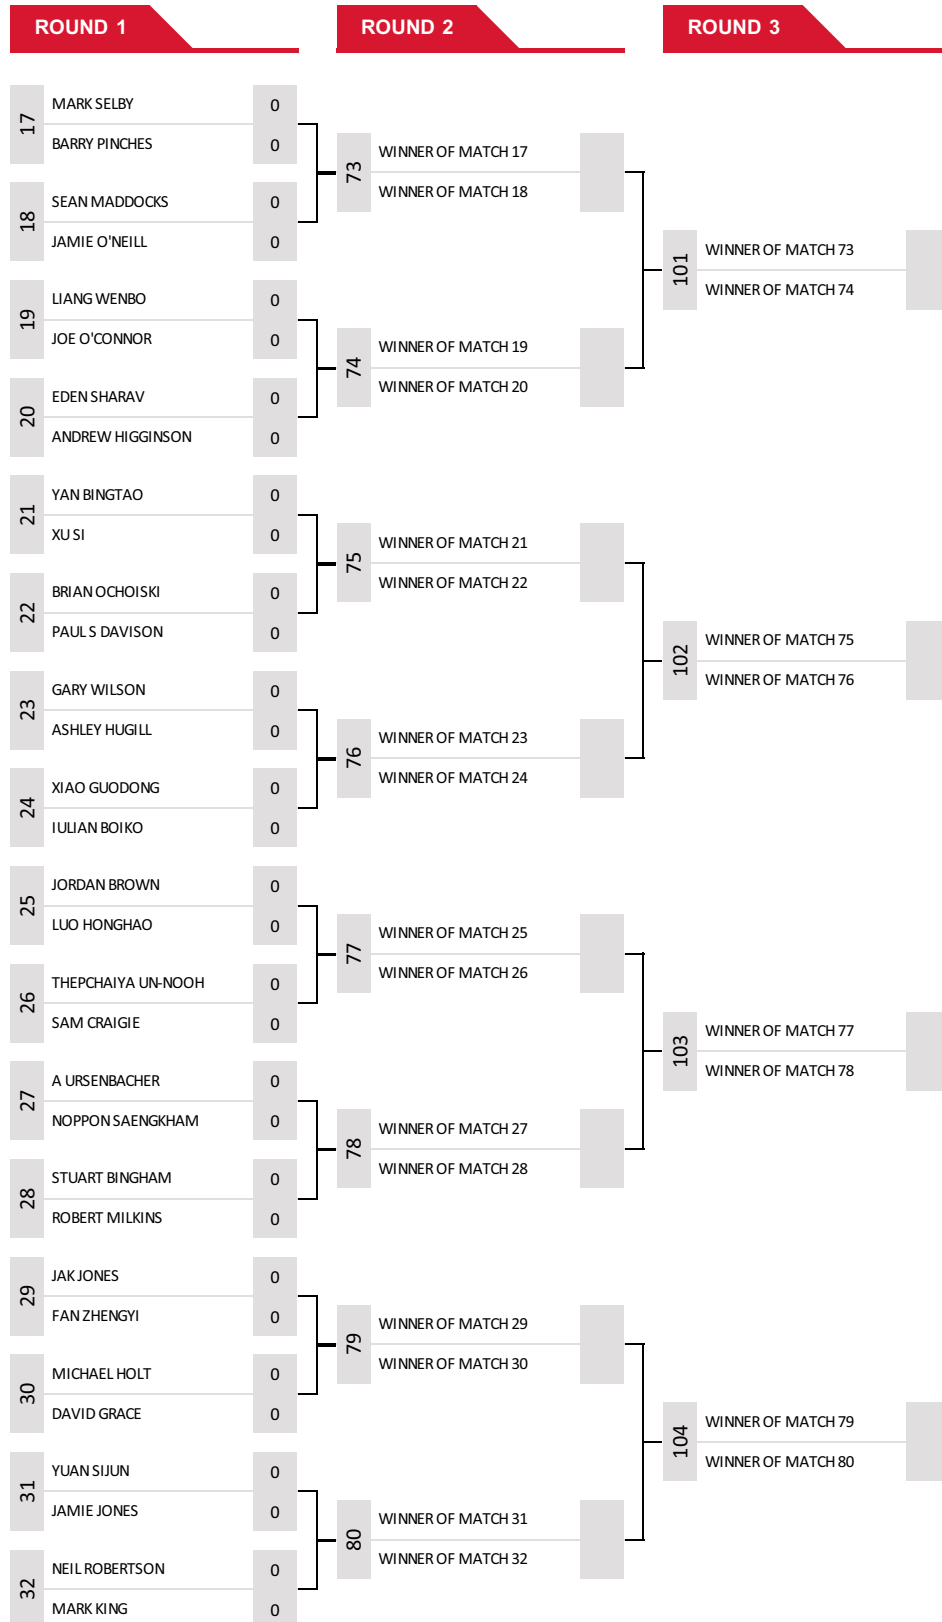

BetVictor Welsh Open 2021

15/02/2021 - 21/02/2021, Celtic Manor Resort

BetVictor Welsh Open 2021

15/02/2021 - 21/02/2021, Celtic Manor Resort

BetVictor Welsh Open 2021

15/02/2021 - 21/02/2021, Celtic Manor Resort

BetVictor Welsh Open 2021

15/02/2021 - 21/02/2021, Celtic Manor Resort

BetVictor Welsh Open 2021

15/02/2021 - 21/02/2021, Celtic Manor Resort