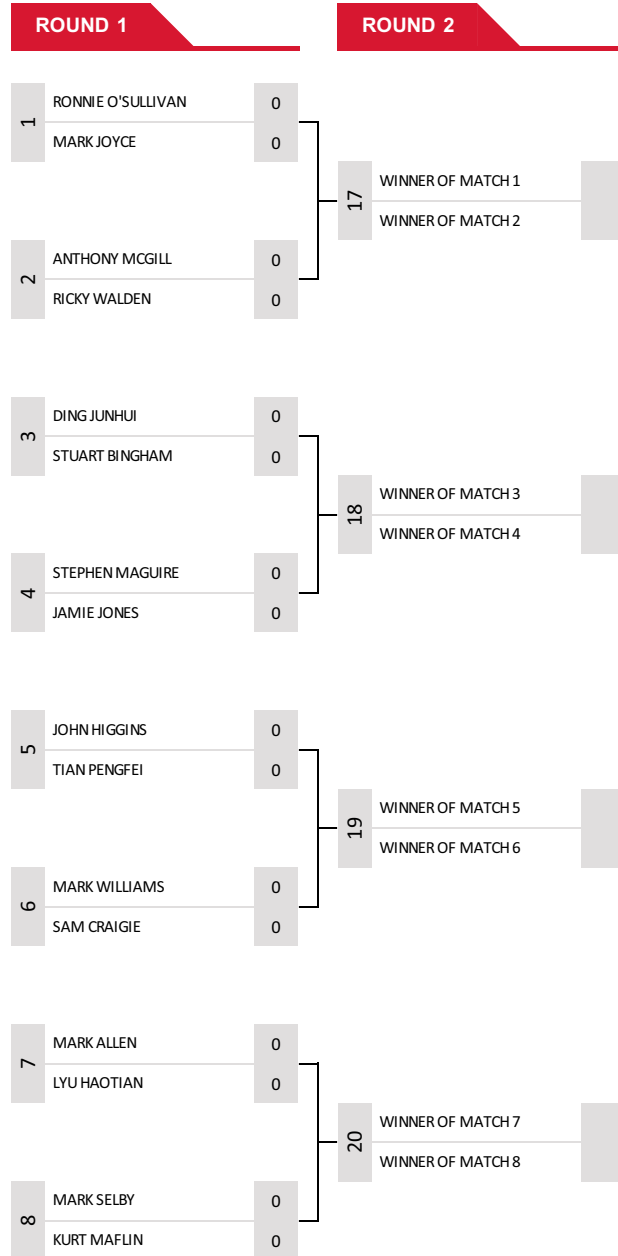

Betfred World Championship 2021

17/04/2021 - 03/05/2021, The Crucible Theatre

Betfred World Championship 2021

17/04/2021 - 03/05/2021, The Crucible Theatre

Betfred World Championship 2021

17/04/2021 - 03/05/2021, The Crucible Theatre