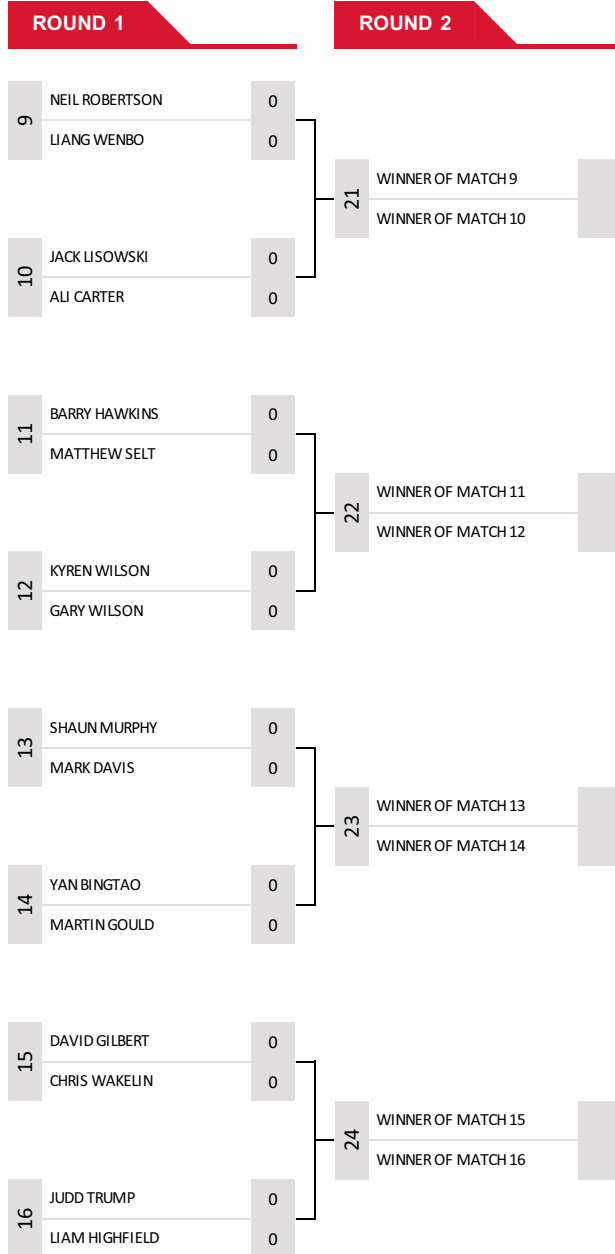

Betfred World Championship 2021

17/04/2021 - 03/05/2021, The Crucible Theatre

Betfred World Championship 2021

17/04/2021 - 03/05/2021, The Crucible Theatre

Betfred World Championship 2021

17/04/2021 - 03/05/2021, The Crucible Theatre