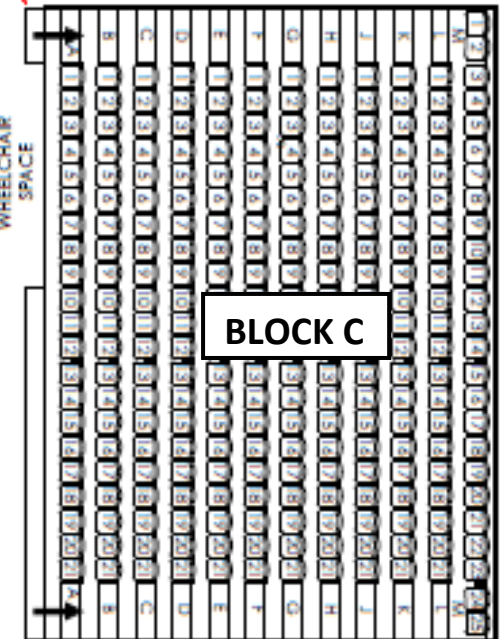

# WELSH OPEN

PART OF THE HOME NATIONS SERIES

Saturday 5<sup>th</sup> – Sunday 6<sup>th</sup> March  
Reserved seating

Seats 1-36