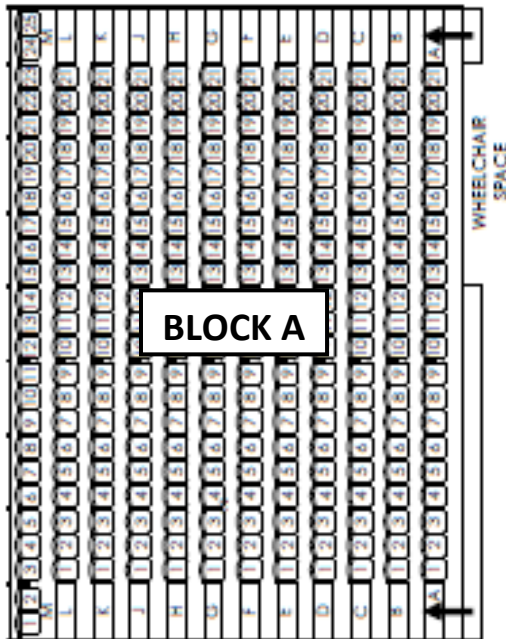

# WELSH OPEN

PART OF THE HOME NATIONS SERIES

Saturday 5<sup>th</sup> – Sunday 6<sup>th</sup> March  
Reserved seating

Seats 1-36