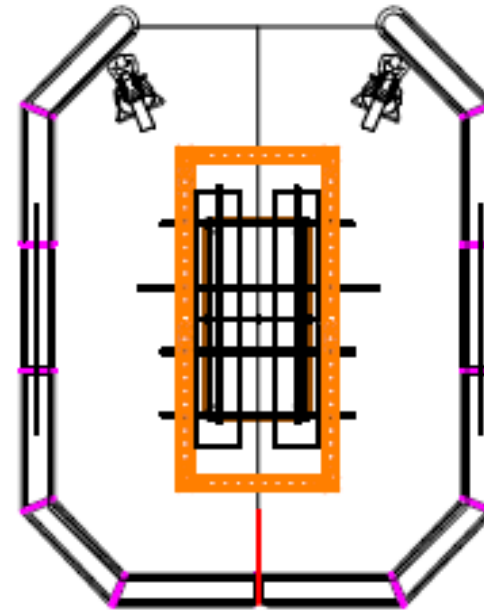

# WELSH OPEN

PART OF THE HOME NATIONS SERIES

Saturday 5<sup>th</sup> – Sunday 6<sup>th</sup> March  
Reserved seating

Seats 1-36