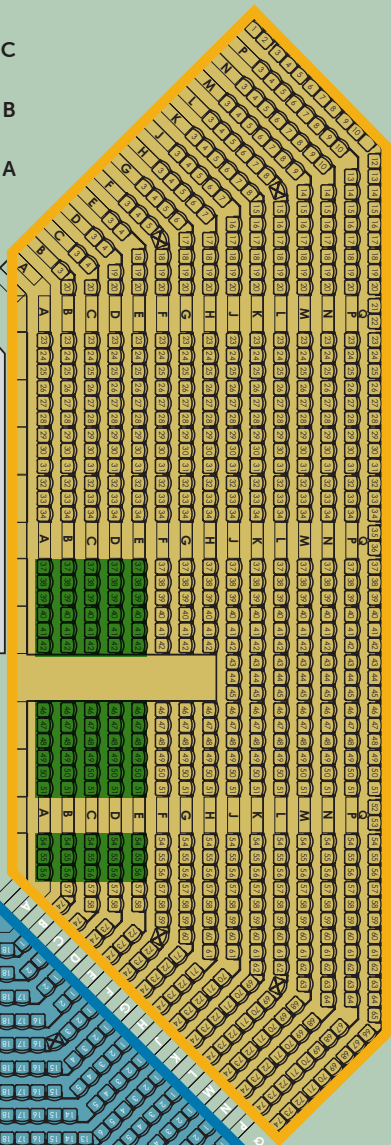

SEATING PLAN

CAZOO VIP BOOTHS

RED

BLUE

CAZOO
CENTURY CLUB

WHEELCHAIR PLATFORM

YELLOW

PREMIUM
TICKETS