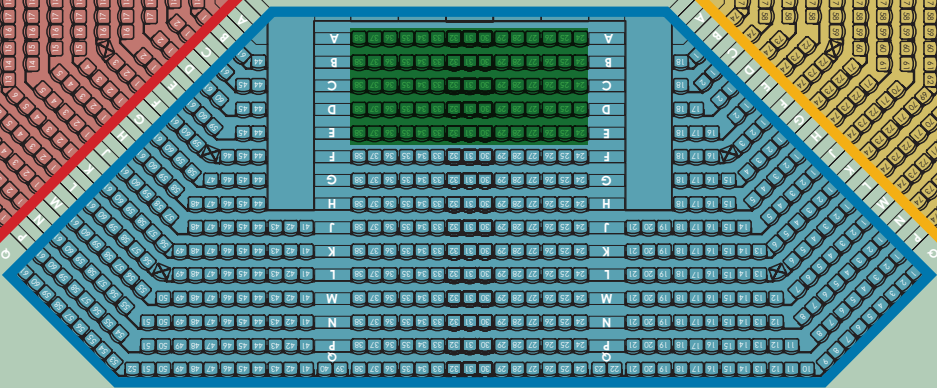

SEATING PLAN

CAZOO VIP BOOTHS

RED

BLUE

CAZOO
CENTURY CLUB

WHEELCHAIR PLATFORM

YELLOW

PREMIUM
TICKETS