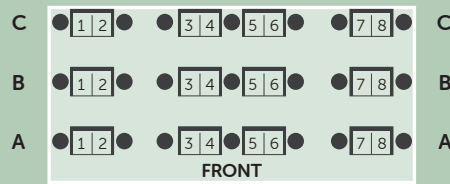

SEATING PLAN

CAZOO VIP BOOTHS

RED

BLUE

CAZOO
CENTURY CLUB

WHEELCHAIR PLATFORM

YELLOW

PREMIUM
TICKETS