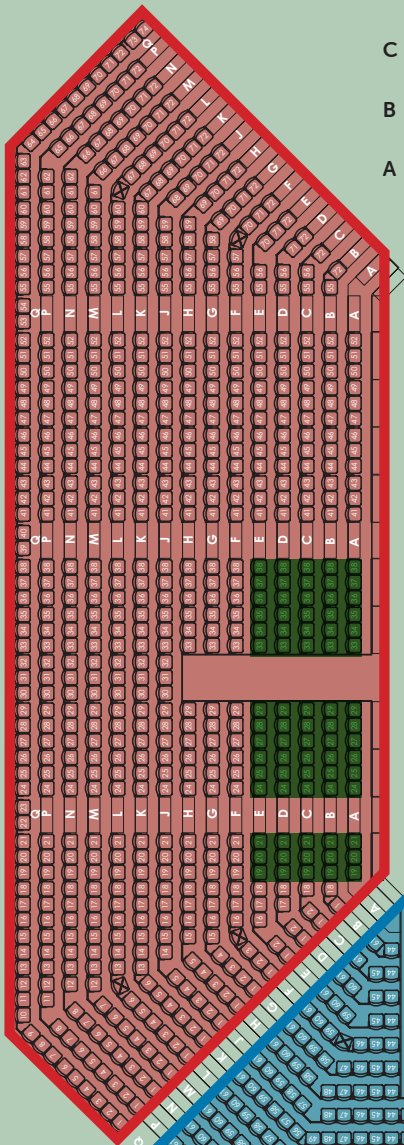

SEATING PLAN

CAZOO VIP BOOTHS

RED

BLUE

CAZOO
CENTURY CLUB

WHEELCHAIR PLATFORM

YELLOW

PREMIUM
TICKETS