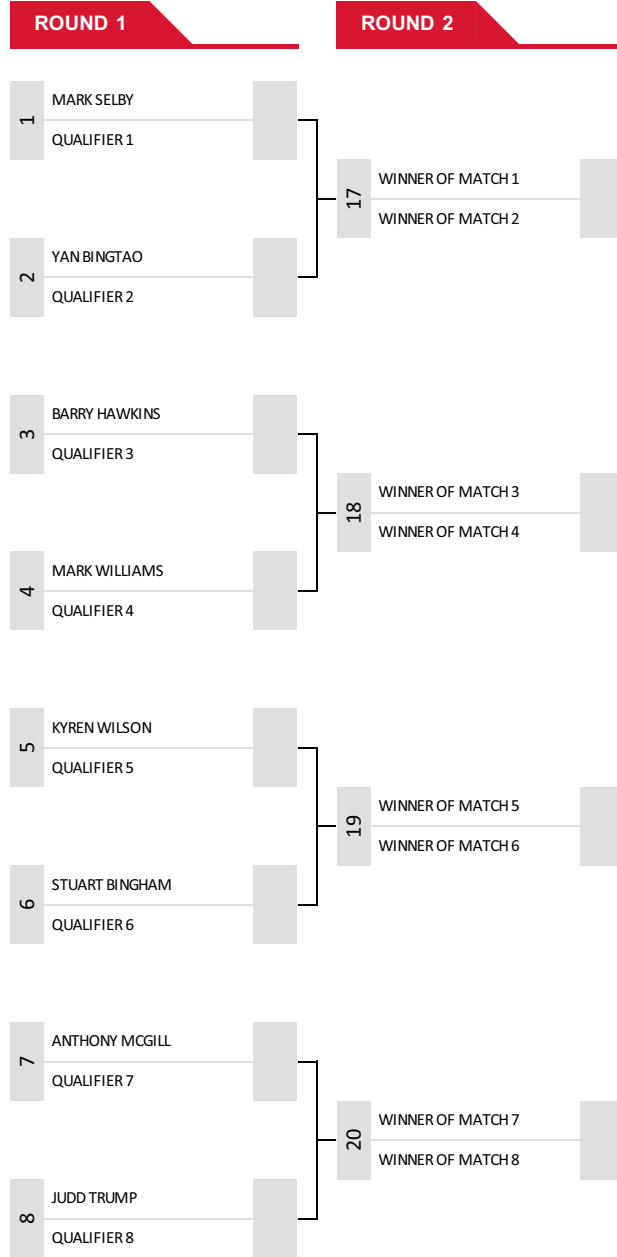

# Betfred World Championship 2022

16/04/2022 - 02/05/2022, The Crucible Theatre