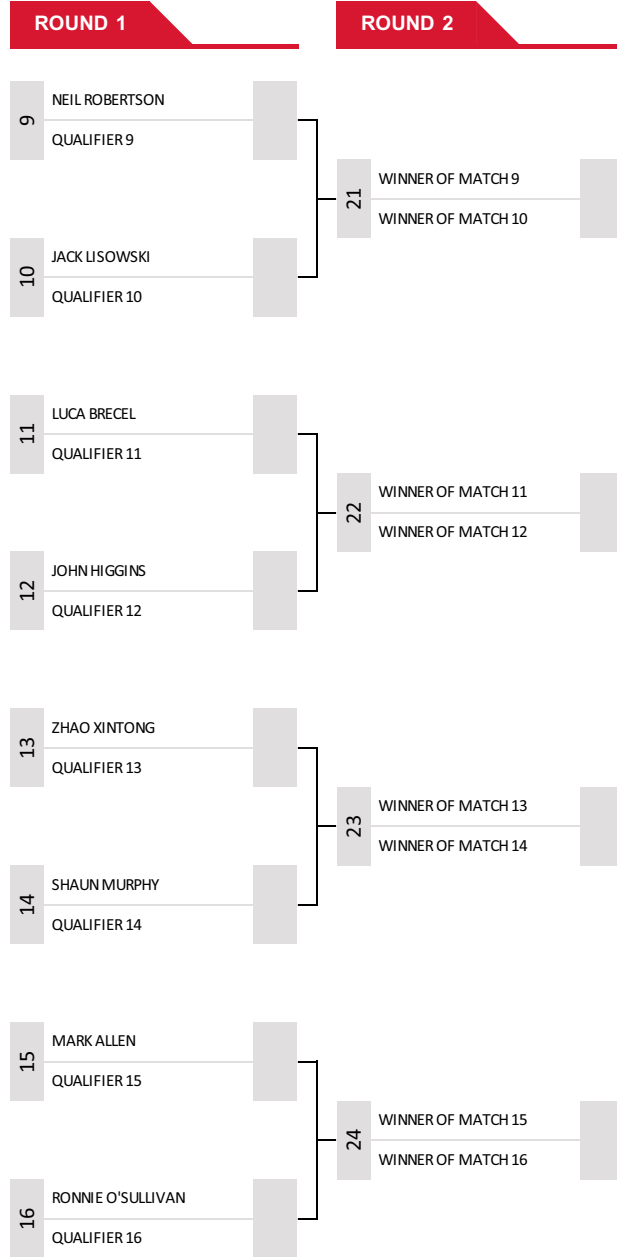

Betfred World Championship 2022

16/04/2022 - 02/05/2022, The Crucible Theatre