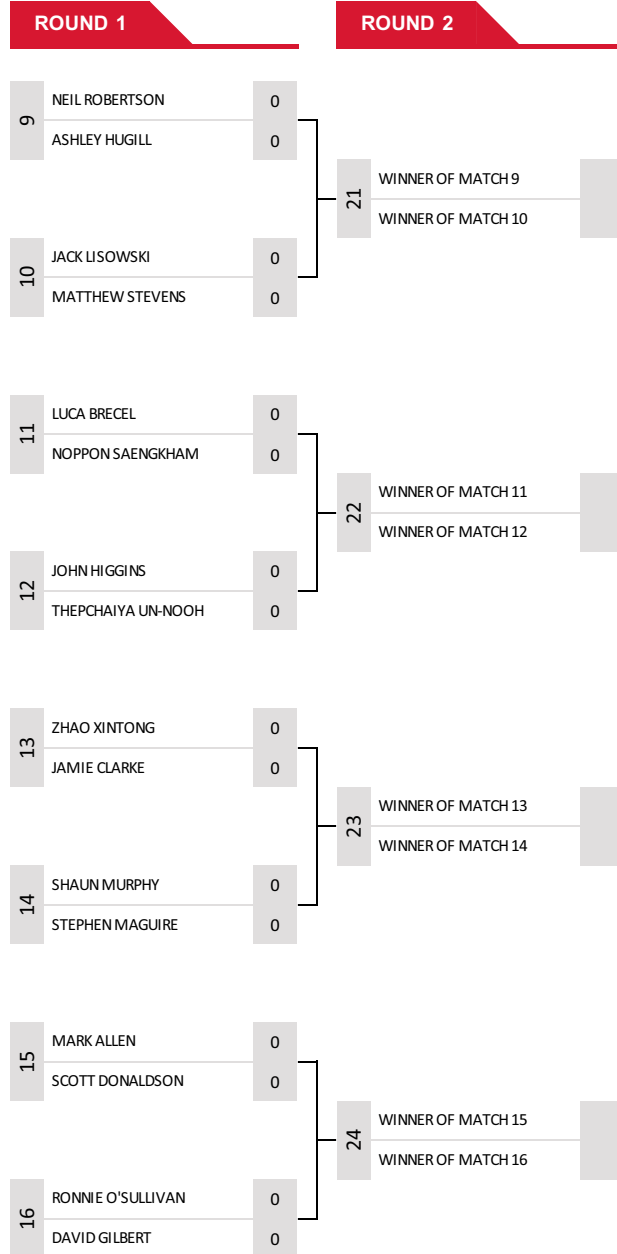

Betfred World Championship 2022

16/04/2022 - 02/05/2022, The Crucible Theatre

Betfred World Championship 2022

16/04/2022 - 02/05/2022, The Crucible Theatre

Betfred World Championship 2022

16/04/2022 - 02/05/2022, The Crucible Theatre