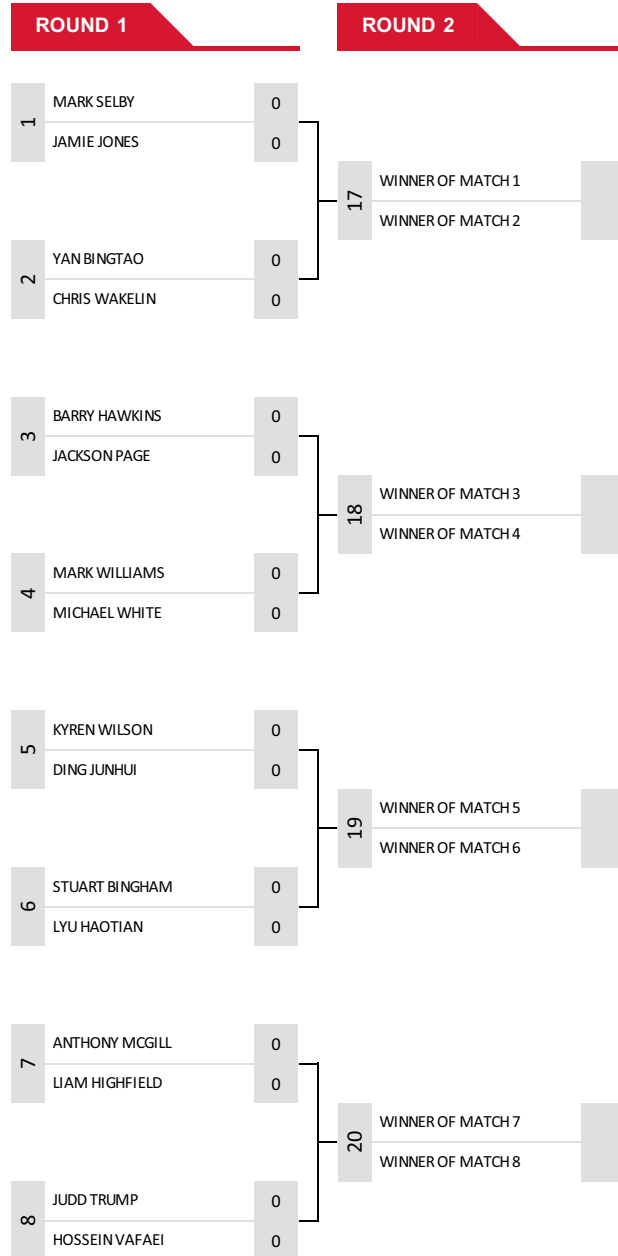

Betfred World Championship 2022

16/04/2022 - 02/05/2022, The Crucible Theatre

Betfred World Championship 2022

16/04/2022 - 02/05/2022, The Crucible Theatre

Betfred World Championship 2022

16/04/2022 - 02/05/2022, The Crucible Theatre