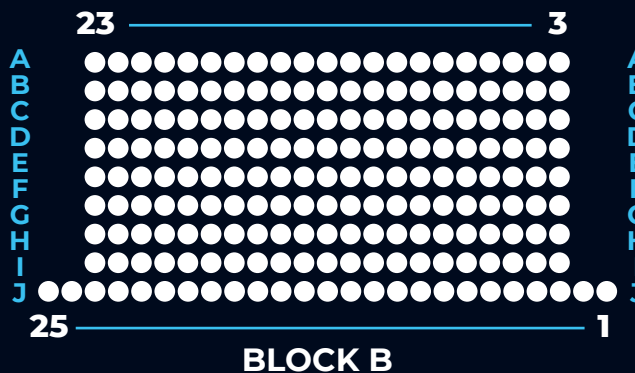

BETVICTOR \ ENGLISH OPEN

BETVICTOR
HOME NATIONS SERIES

12 – 18 DECEMBER 2022
THE BRENTWOOD CENTRE, ESSEX
RESERVED SEATING

● Wheelchair positions

WorldSnookerTour