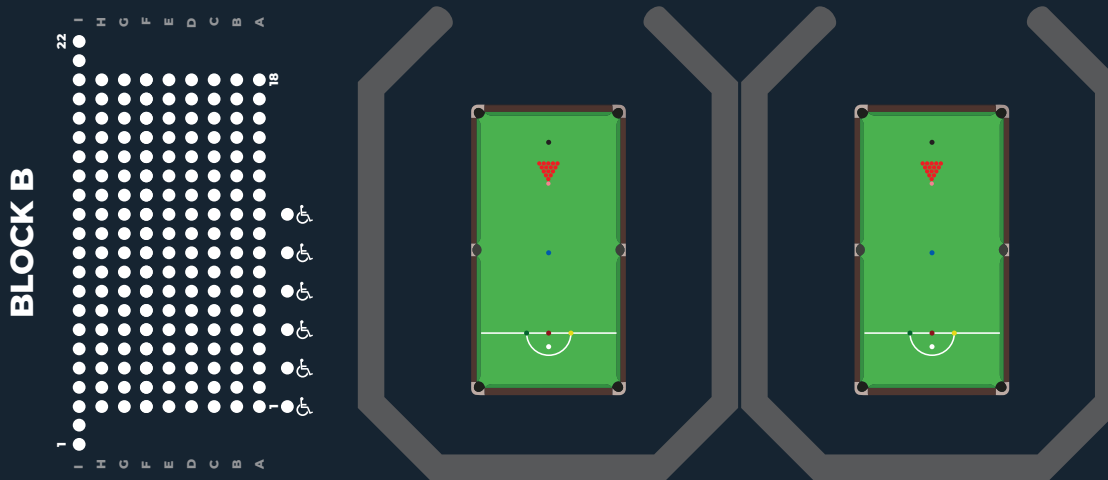

PLAYERS CHAMPIONSHIP 2023

Duelbits SERIES

20 - 26 FEBRUARY 2023 ALDERSLEY VILLAGE, WOLVERHAMPTON

BLOCK A