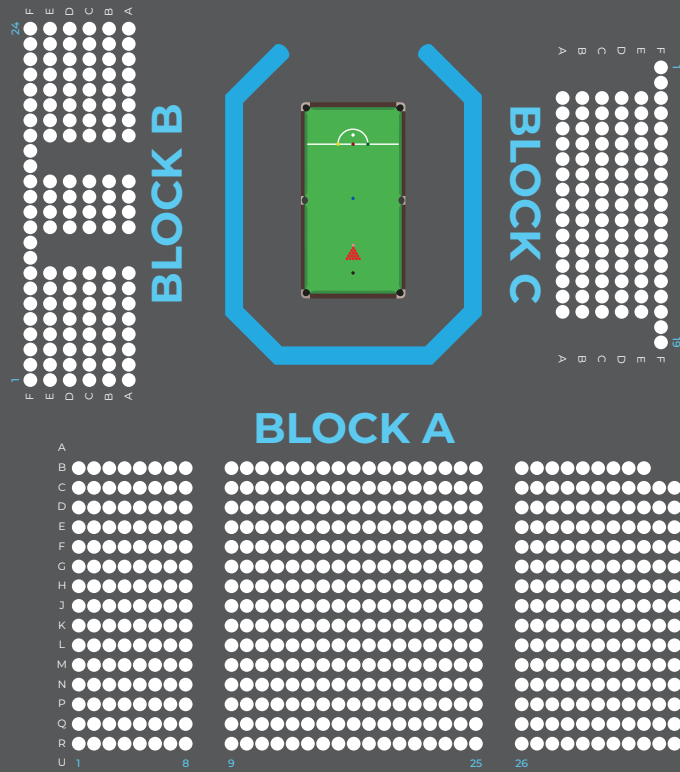

BETVICTOR 伟德

SNOOKER SHOOT OUT

SEATING PLAN

MORNINGSIDE ARENA, LEICESTER

BOOK **WST**.TV/TICKETS VISIT LEICESTERARENA.CO.UK CALL 0116 326 9700